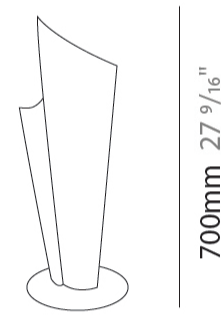

PROJECT	_____
TYPE	_____
SPECIFIER	_____
QUANTITY	_____
DATE	_____

VELA PORTABLE

D64057-

base number   Finish
Options

1. To build a product code in our configurator select the specify button on the base model # product page
2. To build a manual product code on this datasheet choose from the options listed below in blue font and add the suffix to the base model #

GENERAL

Series: Vela
Brand: Linea Zero
Division: Design
Mounting Type: Portable
Mounting Location: Table
Subcategory: Ambient

PHYSICAL

Shape: Abstract
Diameter (mm): 270
Diameter (in): 10 ⁵/₈
Height (mm): 700
Height (in): 27 ⁹/₁₆
Light Distribution: Omnidirectional
Diffuser: Polilux™ Shade - See Finish Options
Fixture Finish: WHI / SIL / NGD / COP / PKM
Fixture Material: Polilux™/ Metal holder

ELECTRICAL

Number of Lamps: 1
Lamp Type: LED Retrofit
Bulb Included: Bulb Not Included
Max. Wattage Per Lamp (W): 7
Lamp Base: E26
Input Voltage (V): 120
Upon Request: 277Vac / GU24

LED

OPTICAL

RATINGS AND CERTIFICATIONS

Certified By: Certified for North American Standards
IP rating: IP20

Ø270mm 10 ⁵/₈"